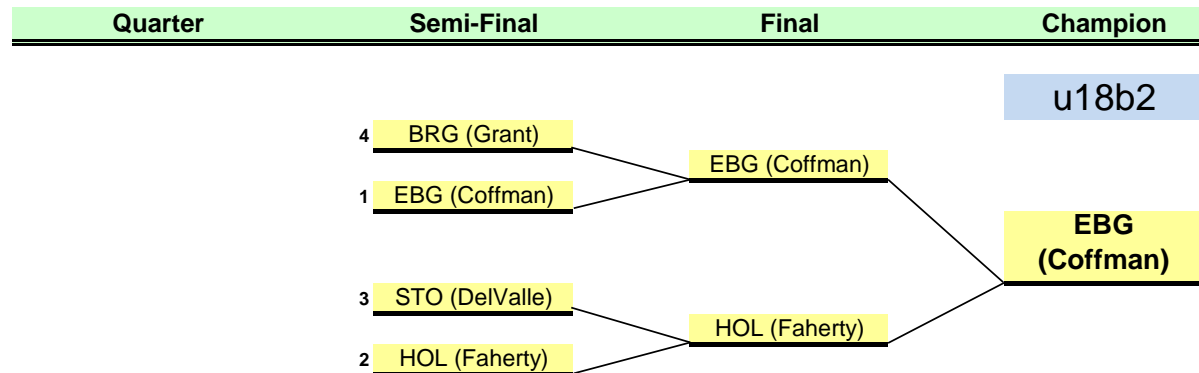

Last updated: 6/17/12 8:05 PM

Seed 6 Teams	u19b1
--------------	-------

- 1 Seed 1 BRK 1 (Famosi) 18
- 2 Seed 2 WEY (Son) 12
- 3 Seed 3 BRK2 (Gamel) 12
- 4 Seed 4 WHT (OHara) 7

Seeds to be determined by Total Points

Seed 6 Teams	u18b1
--------------	-------

- 1 Seed 1 BRK1 (Savignano) 22
- 2 Seed 2 BRK2 (Courteau) 19
- 3 Seed 3 WEY (Morrison) 13
- 4 Seed 4 EAS (Healy) 10

Seeds to be determined by Total Points

Seed 6 Teams	u18b2
--------------	-------

- 1 Seed 1 EBG (Coffman) 24
- 2 Seed 2 HOL (Faherty) 16
- 3 Seed 3 STO (DeValle) 13
- 4 Seed 4 BRG (Grant) 12

Seeds to be determined by Total Points

2012 South Shore Soccer League Playoffs

u16b

Seed 6 Teams	u16b1
--------------	-------

1	Seed 1	BRK (Howard)	22
2	Seed 2	WEY (OHalloran)	18
3	Seed 3	HOL (Faherty)	14
4	Seed 4	BRA (Gawon)	7

Seeds to be determined by Total Points

Seed 6 Teams	u16b2
--------------	-------

1	Seed 1	BRK2 (Claytor)	21
2	Seed 2	BRK1 (Gillis)	18
3	Seed 3	WBG (Shamey)	16
4	Seed 4	RCK (Joseph)	15