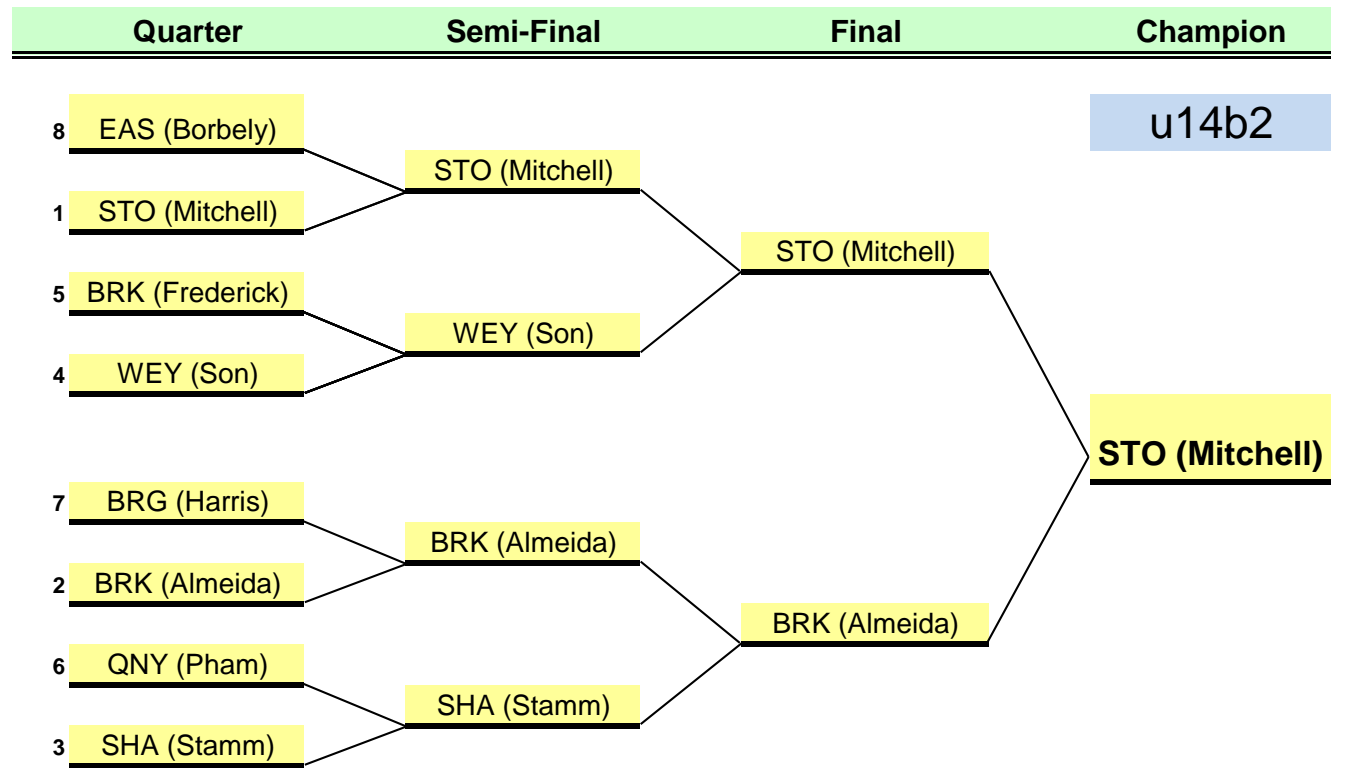

1	Seed 1	BRK (Howard)	22
2	Seed 2	WEY (OHalloran)	18
3	Seed 3	HOL (Faherty)	14
4	Seed 4	BRA (Gawon)	7

Seeds to be determined by Total Points

Seed 6 Teams	u16b2
--------------	-------

1	Seed 1	BRK2 (Claytor)	21
2	Seed 2	BRK1 (Gillis)	18
3	Seed 3	WBG (Shamey)	16
4	Seed 4	RCK (Joseph)	15

Seeds to be determined by Total Points

2012 South Shore Soccer League Playoffs

u14b1-3

Seed 6 Teams	u14b1
--------------	-------

1	Seed 1	BRK (AndradeJr.)	22
2	Seed 2	WEY (Gibbons)	18
3	Seed 3	SHA (Goodman)	13
4	Seed 4	BRA1 (Rogers)	9

Seeds to be determined by Total Points

Seed 2 Teams	u14b3
--------------	-------

1	Seed 1	WEY (Son)	21
2	Seed 2	SHA (Reilly)	18

2012 South Shore Soccer League Playoffs

u14b2

Seed	8 Teams	u14b2
------	---------	-------

- | | | | |
|---|----------|-----------------|----|
| 1 | 2A - 1st | STO (Mitchell) | 24 |
| 2 | 2A - 2nd | BRK (Almeida) | 21 |
| 3 | 2B - 1st | SHA (Stamm) | 24 |
| 4 | 2A - 3rd | WEY (Son) | 18 |
| 5 | 2B - 2nd | BRK (Frederick) | 17 |
| 6 | 2A - 4th | QNY (Pham) | 12 |
| 7 | 2B - 3rd | BRG (Harris) | 12 |
| 8 | 2B - 4th | EAS (Borbely) | 12 |