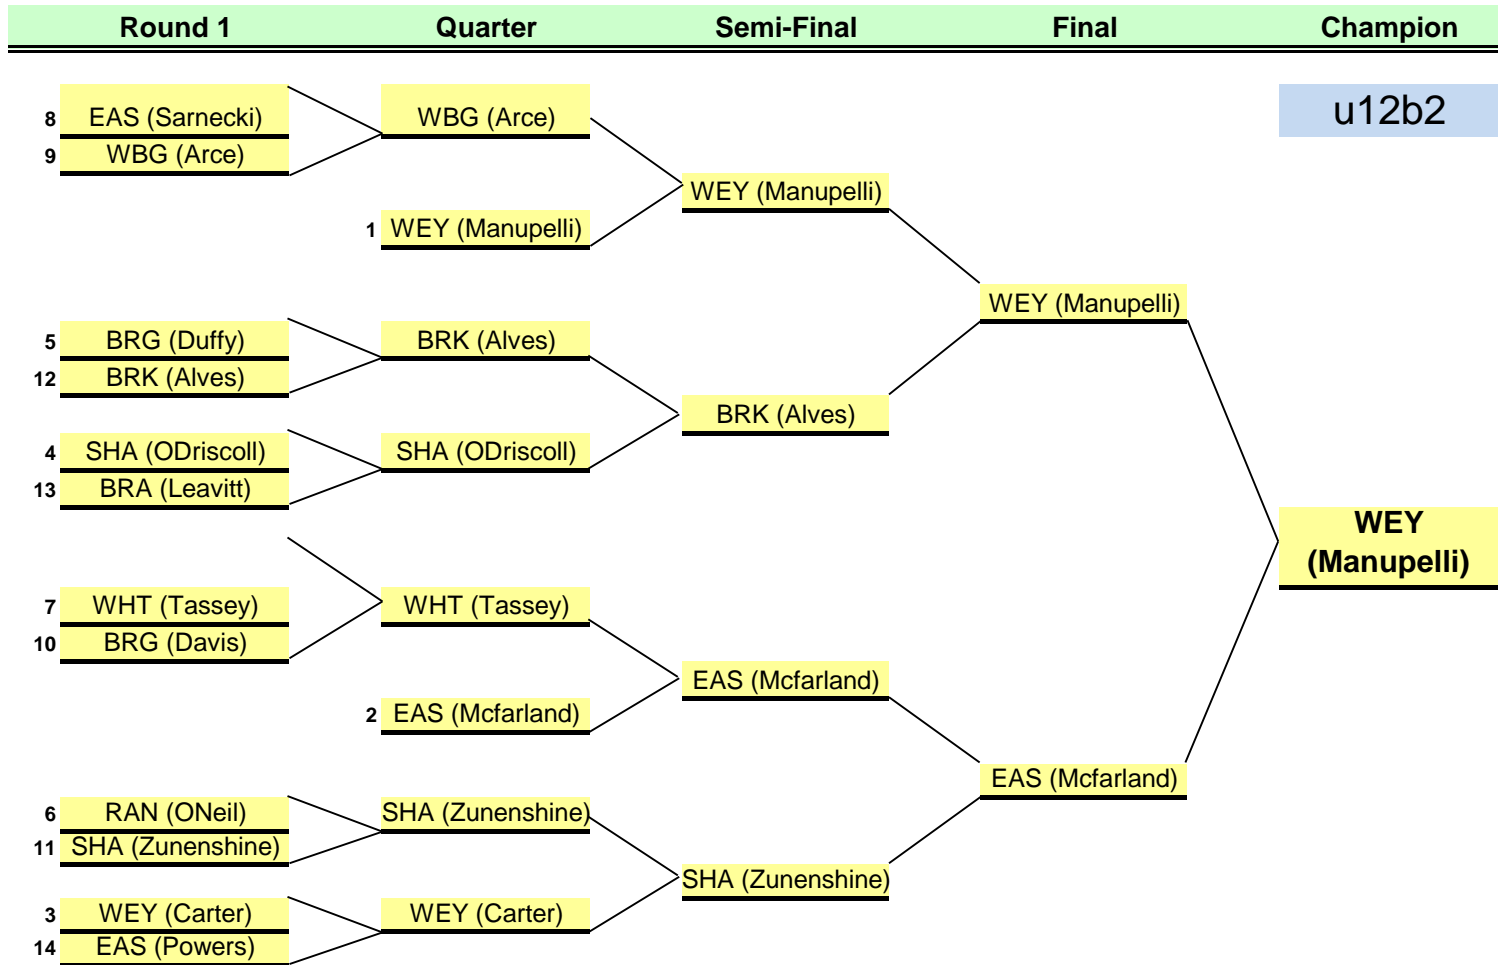

2012 South Shore Soccer League Playoffs

u12b2

Seed	12 Teams	u12b2

1	2A - 1st	WEY (Manupelli)
2	2A - 2nd	EAS (Mcfarland)
3	2B - 1st	WEY (Carter)
4	2A - 3rd	SHA (ODriscoll)
5	2B - 2nd	BRG (Duffy)
6	2C - 1st	RAN (ONeil)
7	2A - 4th	WHT (Tassey)
8	2B - 3rd	EAS (Sarnecki)
9	2A - 5th	WBG (Arce)
10	2C - 2nd	BRG (Davis)
11	2B - 4th	SHA (Zunenshine)
12	2A - 6th	BRK (Alves)
13	2C - 3rd	BRA (Leavitt)
14	2C - 4th	EAS (Powers)

Last Updated: 6/17/12 8:05 PM