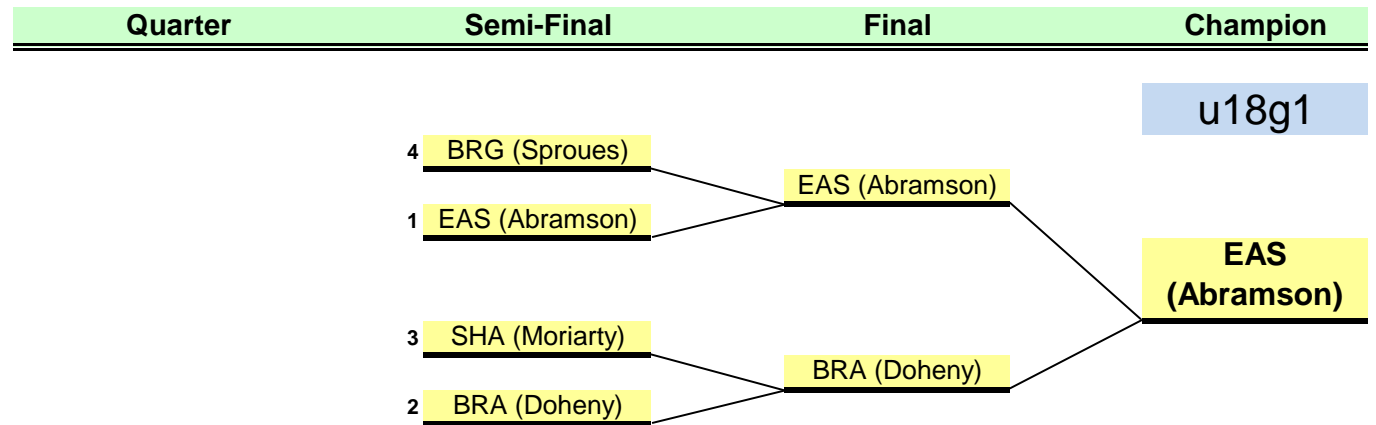

2012 South Shore Soccer League Playoffs

u18g

Seed 6 Teams	u18g1

1	Seed 1	EAS (Abramson)	24
2	Seed 2	BRA (Doheny)	21
3	Seed 3	SHA (Moriarty)	13
4	Seed 4	BRG (Sproues)	10

Seeds to be determined by Total Points