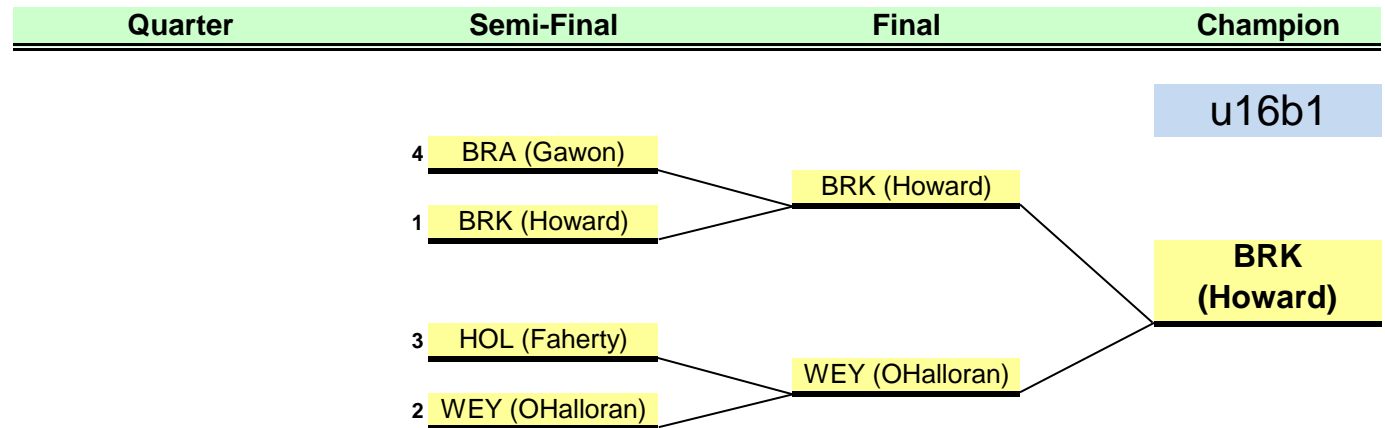

Seed 6 Teams	u18b1
--------------	-------

- 1 Seed 1 BRK1 (Savignano) 22
- 2 Seed 2 BRK2 (Courteau) 19
- 3 Seed 3 WEY (Morrison) 13
- 4 Seed 4 EAS (Healy) 10

Seeds to be determined by Total Points

Seed 6 Teams	u18b2
--------------	-------

- 1 Seed 1 EBG (Coffman) 24
- 2 Seed 2 HOL (Faherty) 16
- 3 Seed 3 STO (DeValle) 13
- 4 Seed 4 BRG (Grant) 12

Seeds to be determined by Total Points

# 2012 South Shore Soccer League Playoffs

u16b

Seed 6 Teams	u16b1
--------------	-------

1	Seed 1	BRK (Howard)	22
2	Seed 2	WEY (OHalloran)	18
3	Seed 3	HOL (Faherty)	14
4	Seed 4	BRA (Gawon)	7

Seeds to be determined by Total Points

Seed 6 Teams	u16b2
--------------	-------

1	Seed 1	BRK2 (Claytor)	21
2	Seed 2	BRK1 (Gillis)	18
3	Seed 3	WBG (Shamey)	16
4	Seed 4	RCK (Joseph)	15

Seeds to be determined by Total Points