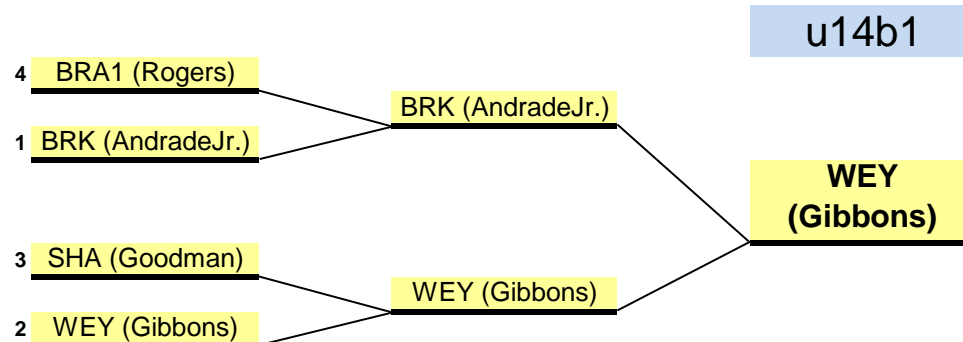

# 2012 South Shore Soccer League Playoffs

u16b

Seed 6 Teams	u16b1
--------------	-------

1	Seed 1	BRK (Howard)	22
2	Seed 2	WEY (OHalloran)	18
3	Seed 3	HOL (Faherty)	14
4	Seed 4	BRA (Gawon)	7

Seeds to be determined by Total Points

Seed 6 Teams	u16b2
--------------	-------

1	Seed 1	BRK2 (Claytor)	21
2	Seed 2	BRK1 (Gillis)	18
3	Seed 3	WBG (Shamey)	16
4	Seed 4	RCK (Joseph)	15

Seeds to be determined by Total Points

# 2012 South Shore Soccer League Playoffs

u14b1-3

Seed 6 Teams	u14b1
--------------	-------

1	Seed 1	BRK (AndradeJr.)	22
2	Seed 2	WEY (Gibbons)	18
3	Seed 3	SHA (Goodman)	13
4	Seed 4	BRA1 (Rogers)	9

Quarter	Semi-Final	Final	Champion
---------	------------	-------	----------

Seeds to be determined by Total Points

Seed 2 Teams	u14b3
--------------	-------

1	Seed 1	WEY (Son)	21
2	Seed 2	SHA (Reilly)	18

Quarter	Semi-Final	Final	Champion
---------	------------	-------	----------