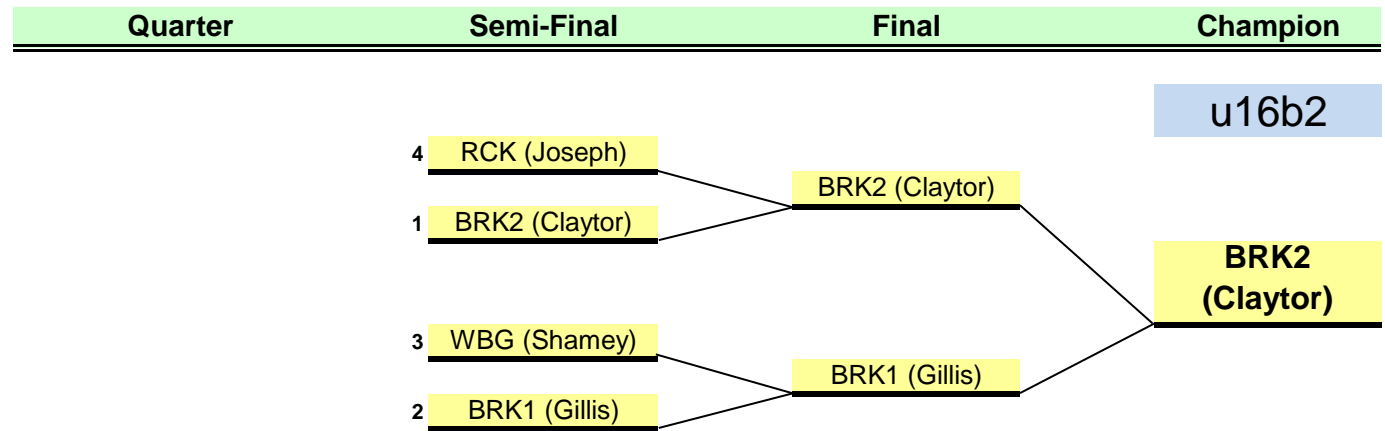

Seed 6 Teams	u18b1
--------------	-------

- 1 Seed 1 BRK1 (Savignano) 22
- 2 Seed 2 BRK2 (Courteau) 19
- 3 Seed 3 WEY (Morrison) 13
- 4 Seed 4 EAS (Healy) 10

Seeds to be determined by Total Points

Seed 6 Teams	u18b2
--------------	-------

- 1 Seed 1 EBG (Coffman) 24
- 2 Seed 2 HOL (Faherty) 16
- 3 Seed 3 STO (DeValle) 13
- 4 Seed 4 BRG (Grant) 12

Seeds to be determined by Total Points

# 2012 South Shore Soccer League Playoffs

u16b

Seed 6 Teams	u16b1
--------------	-------

1	Seed 1	BRK (Howard)	22
2	Seed 2	WEY (OHalloran)	18
3	Seed 3	HOL (Faherty)	14
4	Seed 4	BRA (Gawon)	7

Seeds to be determined by Total Points

Seed 6 Teams	u16b2
--------------	-------

1	Seed 1	BRK2 (Claytor)	21
2	Seed 2	BRK1 (Gillis)	18
3	Seed 3	WBG (Shamey)	16
4	Seed 4	RCK (Joseph)	15

Seeds to be determined by Total Points