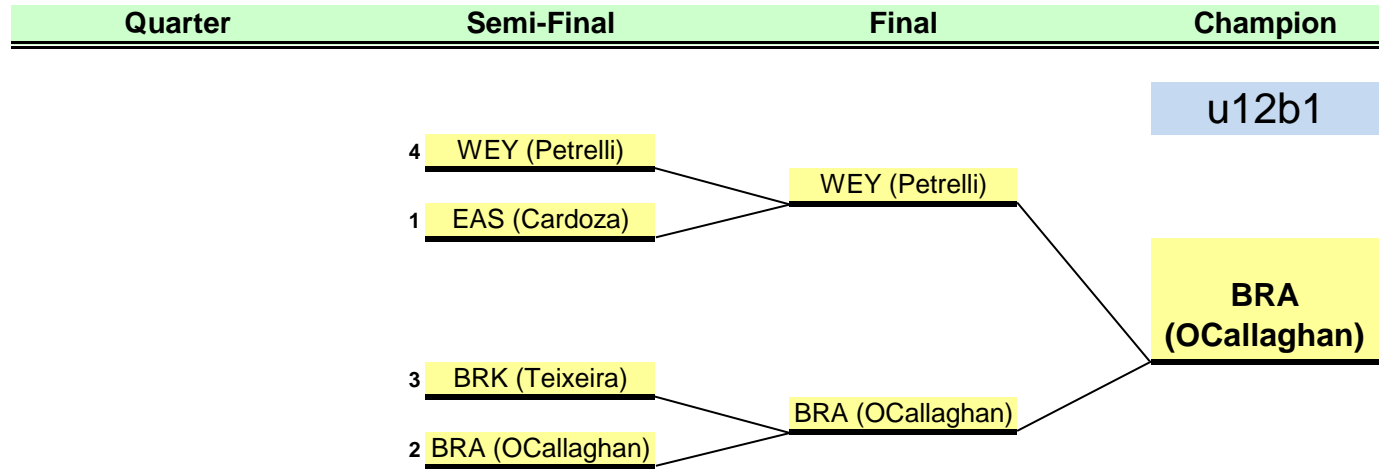

Seeds to be determined by Total Points

Seed 2 Teams	u14b3
--------------	-------

1	Seed 1	WEY (Son)	21
2	Seed 2	SHA (Reilly)	18

Quarter	Semi-Final	Final	Champion
---------	------------	-------	----------

# 2012 South Shore Soccer League Playoffs

u14b2

Seed	8 Teams	u14b2
------	---------	-------

- |   |          |                 |    |
|---|----------|-----------------|----|
| 1 | 2A - 1st | STO (Mitchell)  | 24 |
| 2 | 2A - 2nd | BRK (Almeida)   | 21 |
| 3 | 2B - 1st | SHA (Stamm)     | 24 |
| 4 | 2A - 3rd | WEY (Son)       | 18 |
| 5 | 2B - 2nd | BRK (Frederick) | 17 |
| 6 | 2A - 4th | QNY (Pham)      | 12 |
| 7 | 2B - 3rd | BRG (Harris)    | 12 |
| 8 | 2B - 4th | EAS (Borbely)   | 12 |

Seeds to be determined by Total Points

Seed 2 Teams	u12b3
--------------	-------

- 1 Seed 1 WEY (Callahan)
- 2 Seed 2 EAS (Braga)

Last Updated: 6/17/12 8:05 PM