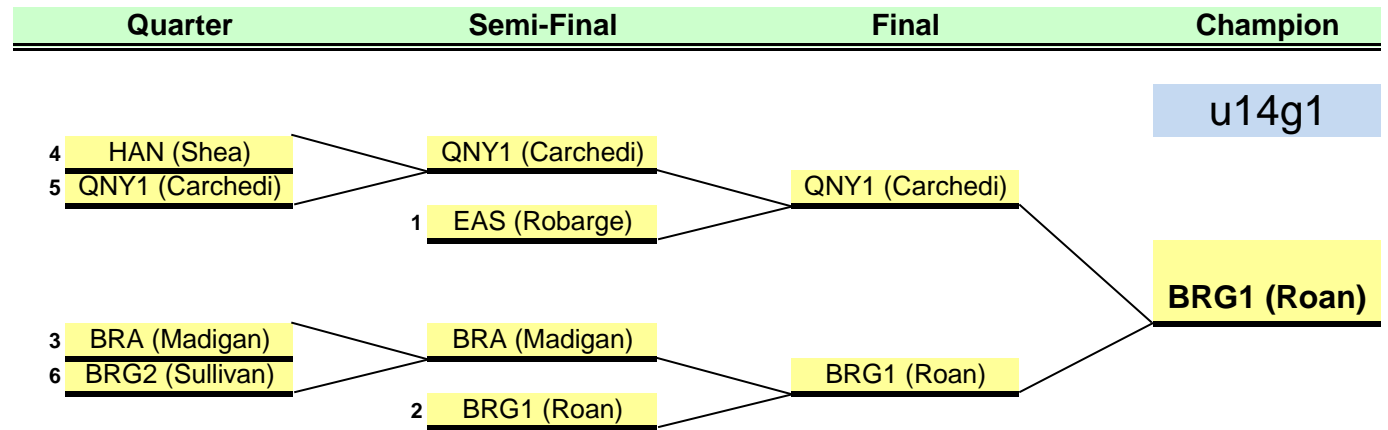

Seed	u16g2
------	-------

- 1 Seed 1 EBG (Resendes) 24
- 2 Seed 2 WEY (Roan) 18
- 3 Seed 3 BRK (Lupica) 12
- 4 Seed 4 HOL (Carter) 9

Seeds to be determined by Total Points

Seeds to be determined by Total Points

Seed 2 Teams	u14g3
--------------	-------

- 1 Seed 1 BRA1 (Catanese) 22
- 2 Seed 2 BRG (Clougherty) 14

Seeds to be determined by Total Points

Last Updated: 6/17/12 8:05 PM