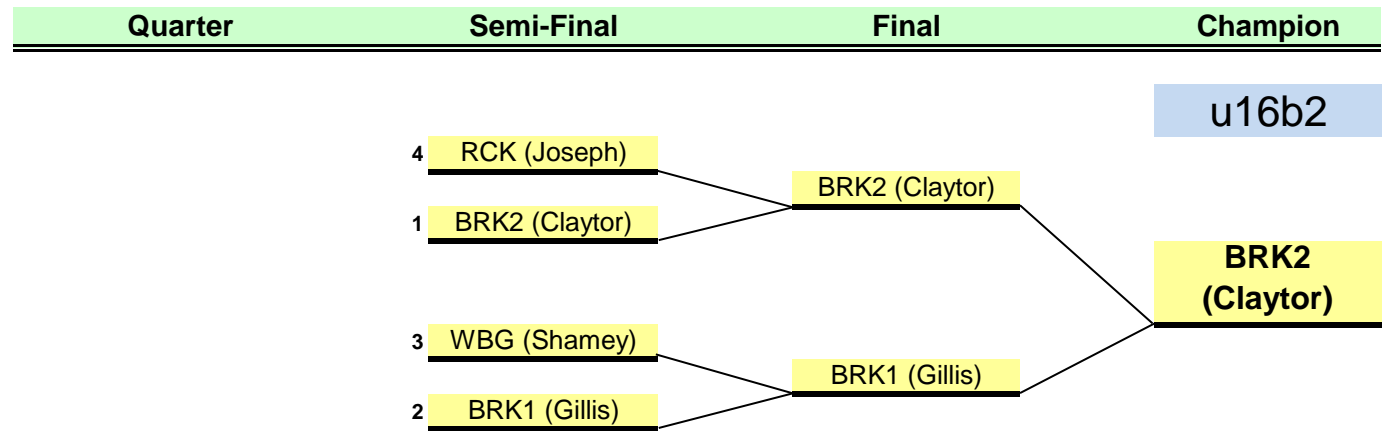

Last updated: 6/17/12 8:05 PM

Seed 6 Teams	u19b1
--------------	-------

- 1 Seed 1 BRK 1 (Famosi) 18
- 2 Seed 2 WEY (Son) 12
- 3 Seed 3 BRK2 (Gamel) 12
- 4 Seed 4 WHT (OHara) 7

Seeds to be determined by Total Points

Seed 6 Teams	u18b1
--------------	-------

- 1 Seed 1 BRK1 (Savignano) 22
- 2 Seed 2 BRK2 (Courteau) 19
- 3 Seed 3 WEY (Morrison) 13
- 4 Seed 4 EAS (Healy) 10

Seeds to be determined by Total Points

Seed 6 Teams	u18b2
--------------	-------

- 1 Seed 1 EBG (Coffman) 24
- 2 Seed 2 HOL (Faherty) 16
- 3 Seed 3 STO (DeValle) 13
- 4 Seed 4 BRG (Grant) 12

Seeds to be determined by Total Points

2012 South Shore Soccer League Playoffs

u16b

Seed 6 Teams	u16b1
--------------	-------

1	Seed 1	BRK (Howard)	22
2	Seed 2	WEY (OHalloran)	18
3	Seed 3	HOL (Faherty)	14
4	Seed 4	BRA (Gawon)	7

Seeds to be determined by Total Points

Seed 6 Teams	u16b2
--------------	-------

1	Seed 1	BRK2 (Claytor)	21
2	Seed 2	BRK1 (Gillis)	18
3	Seed 3	WBG (Shamey)	16
4	Seed 4	RCK (Joseph)	15