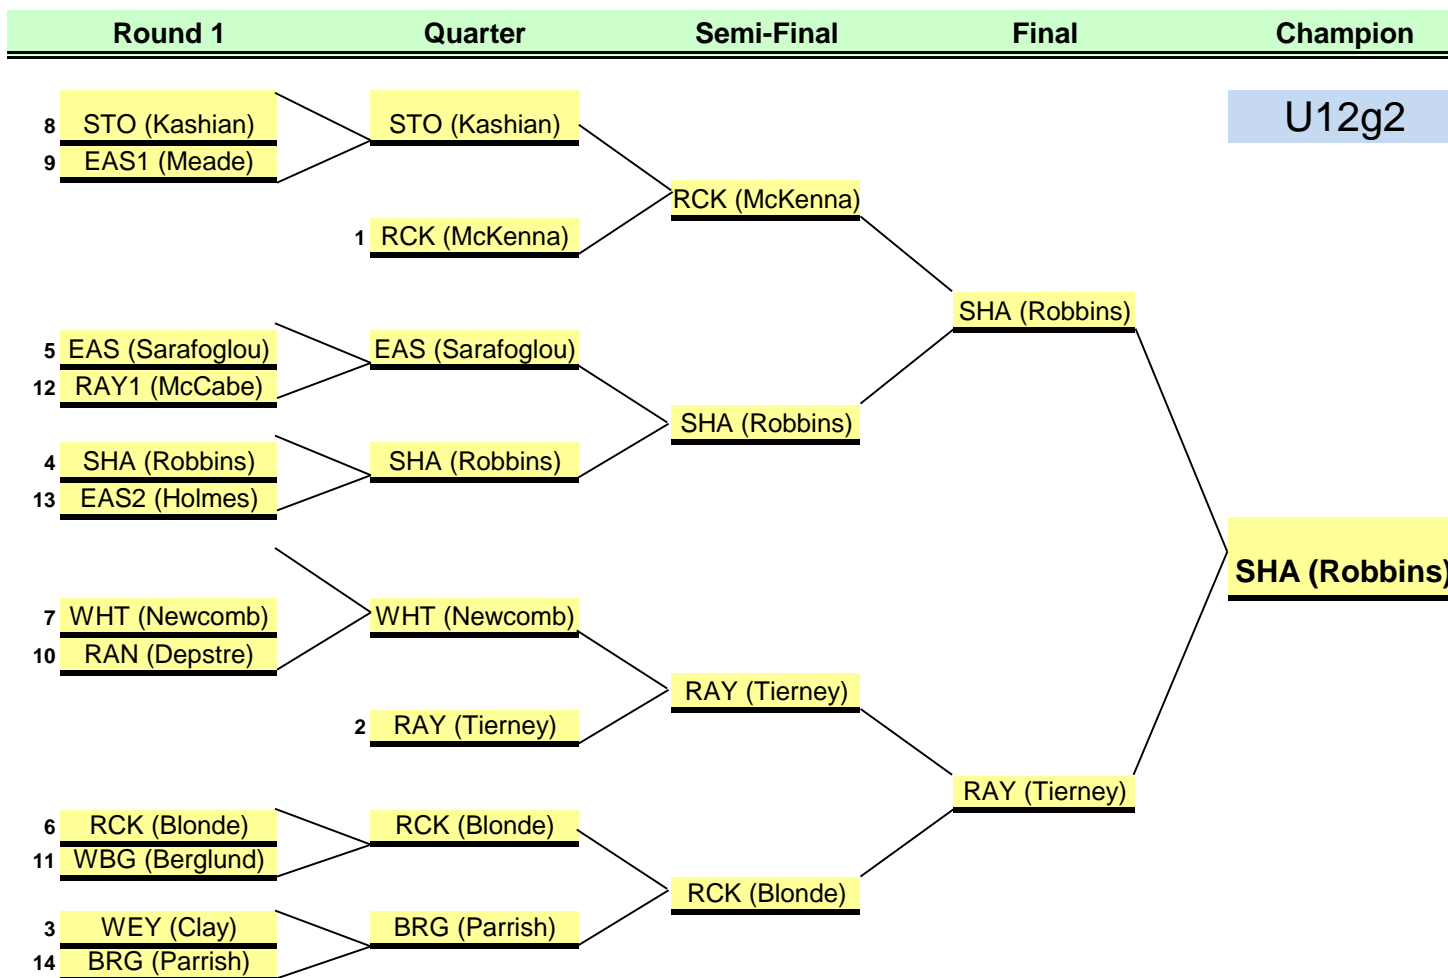

2012 South Shore Soccer League Playoffs

u12g2

Seed	14 Teams	U12g2

1	2A - 1st	RCK (McKenna)
2	2A - 2nd	RAY (Tierney)
3	2B - 1st	WEY (Clay)
4	2A - 3rd	SHA (Robbins)
5	2B - 2nd	EAS (Sarafoglou)
6	2C - 1st	RCK (Blonde)
7	2A - 4th	WHT (Newcomb)
8	2B - 3rd	STO (Kashian)
9	2C - 2nd	EAS1 (Meade)
10	2B - 4th	RAN (Depstre)
11	2C - 3rd	WBG (Berglund)
12	2C - 4th	RAY1 (McCabe)
13	2C - 5th	EAS2 (Holmes)
14	2C - 6th	BRG (Parrish)

U12g2

Seeds for the 6 teams in group C to be determined by Total Points

Last Updated: 6/17/12 8:05 PM