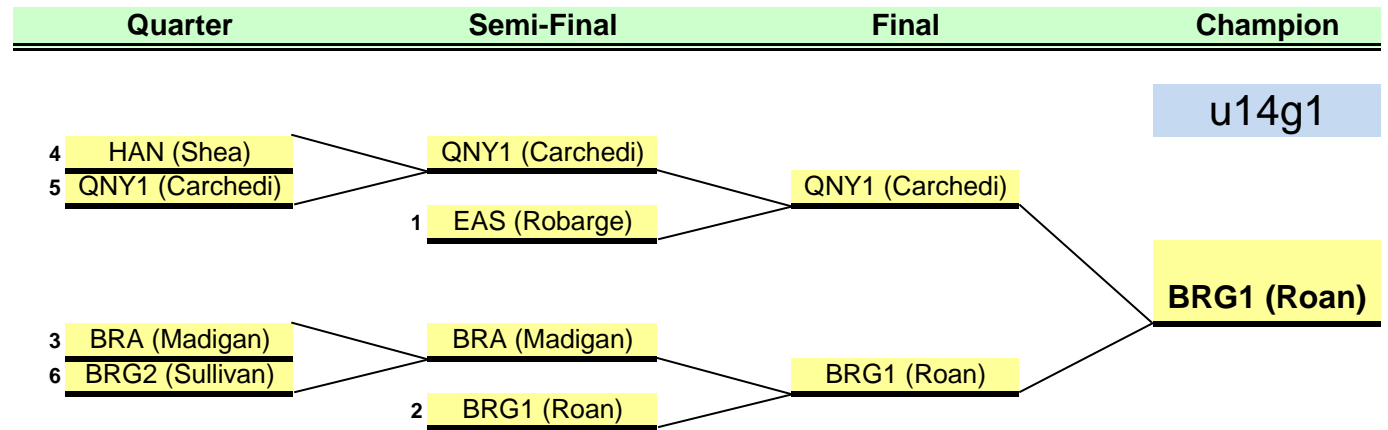

u16g

Seed 6 Teams	u16g1
--------------	-------

- 1 Seed 1 WEY (MacLeod) 24
- 2 Seed 2 ABG (Gordinier) 15
- 3 Seed 3 EAS (ODonnell) 13
- 4 Seed 4 BRA (Penny) 11

Seeds to be determined by Total Points

Seed	u16g2
------	-------

- 1 Seed 1 EBG (Resendes) 24
- 2 Seed 2 WEY (Roan) 18
- 3 Seed 3 BRK (Lupica) 12
- 4 Seed 4 HOL (Carter) 9

Seeds to be determined by Total Points

2012 South Shore Soccer League Playoffs

u14g1-3

Seed 6 Teams	u14g1
--------------	-------

- 1 Seed 1 EAS (Robarge) 24
- 2 Seed 2 BRG1 (Roan) 22
- 3 Seed 3 BRA (Madigan) 19
- 4 Seed 4 HAN (Shea) 18

- 5 Seed 5 QNY1 (Carchedi) 16
- 6 Seed 6 BRG2 (Sullivan) 14

Seeds to be determined by Total Points