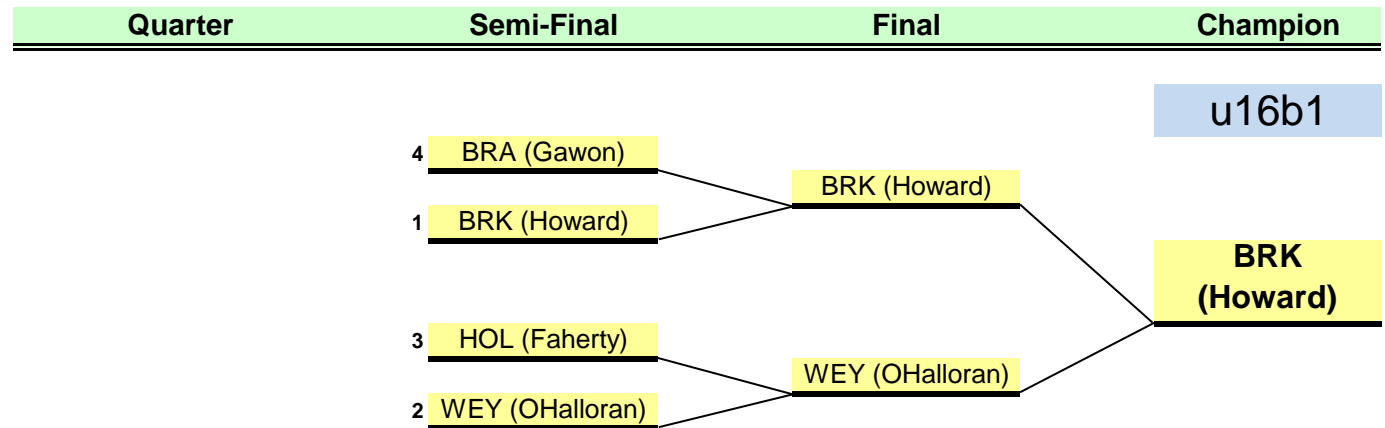

Seed 6 Teams	u18b1
--------------	-------

- 1 Seed 1 BRK1 (Savignano) 22
- 2 Seed 2 BRK2 (Courteau) 19
- 3 Seed 3 WEY (Morrison) 13
- 4 Seed 4 EAS (Healy) 10

Seeds to be determined by Total Points

Seed 6 Teams	u18b2
--------------	-------

- 1 Seed 1 EBG (Coffman) 24
- 2 Seed 2 HOL (Faherty) 16
- 3 Seed 3 STO (DeValle) 13
- 4 Seed 4 BRG (Grant) 12

Seeds to be determined by Total Points

2012 South Shore Soccer League Playoffs

u16b

Seed 6 Teams	u16b1
--------------	-------

1	Seed 1	BRK (Howard)	22
2	Seed 2	WEY (OHalloran)	18
3	Seed 3	HOL (Faherty)	14
4	Seed 4	BRA (Gawon)	7

Seeds to be determined by Total Points

Seed 6 Teams	u16b2
--------------	-------

1	Seed 1	BRK2 (Claytor)	21
2	Seed 2	BRK1 (Gillis)	18
3	Seed 3	WBG (Shamey)	16
4	Seed 4	RCK (Joseph)	15