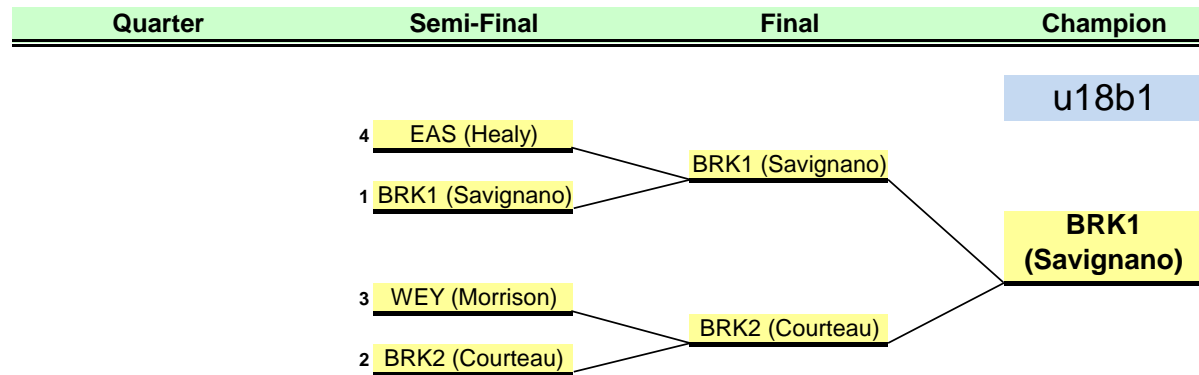

Last updated: 6/17/12 8:05 PM

Seed 6 Teams	u19b1
--------------	-------

- 1 Seed 1 BRK 1 (Famosi) 18
- 2 Seed 2 WEY (Son) 12
- 3 Seed 3 BRK2 (Gamel) 12
- 4 Seed 4 WHT (OHara) 7

Seeds to be determined by Total Points

Seed 6 Teams	u18b1
--------------	-------

- 1 Seed 1 BRK1 (Savignano) 22
- 2 Seed 2 BRK2 (Courteau) 19
- 3 Seed 3 WEY (Morrison) 13
- 4 Seed 4 EAS (Healy) 10

Seeds to be determined by Total Points

Seed 6 Teams	u18b2
--------------	-------

- 1 Seed 1 EBG (Coffman) 24
- 2 Seed 2 HOL (Faherty) 16
- 3 Seed 3 STO (DeValle) 13
- 4 Seed 4 BRG (Grant) 12

Seeds to be determined by Total Points