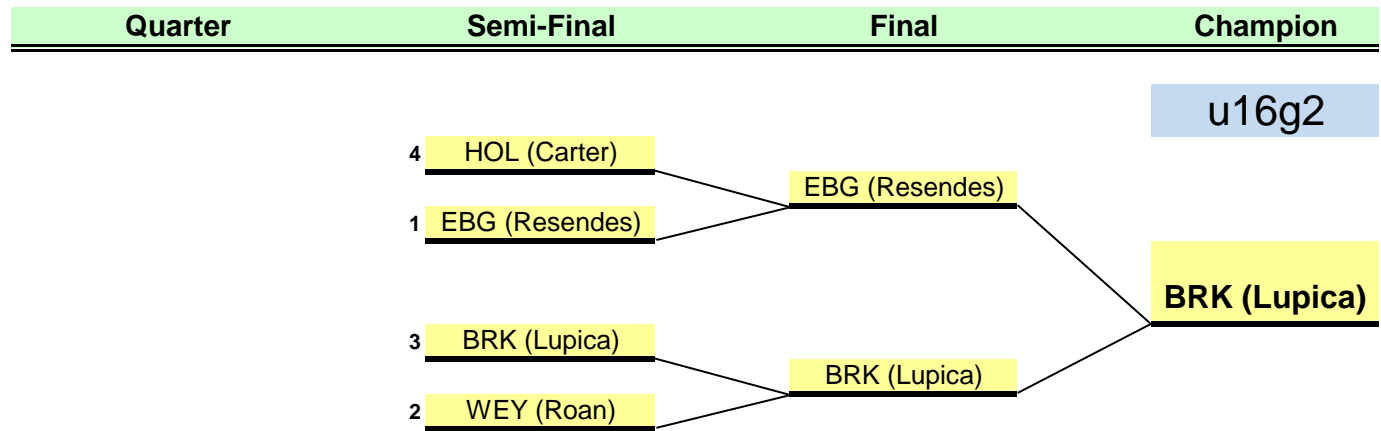

Seeds to be determined by Total Points