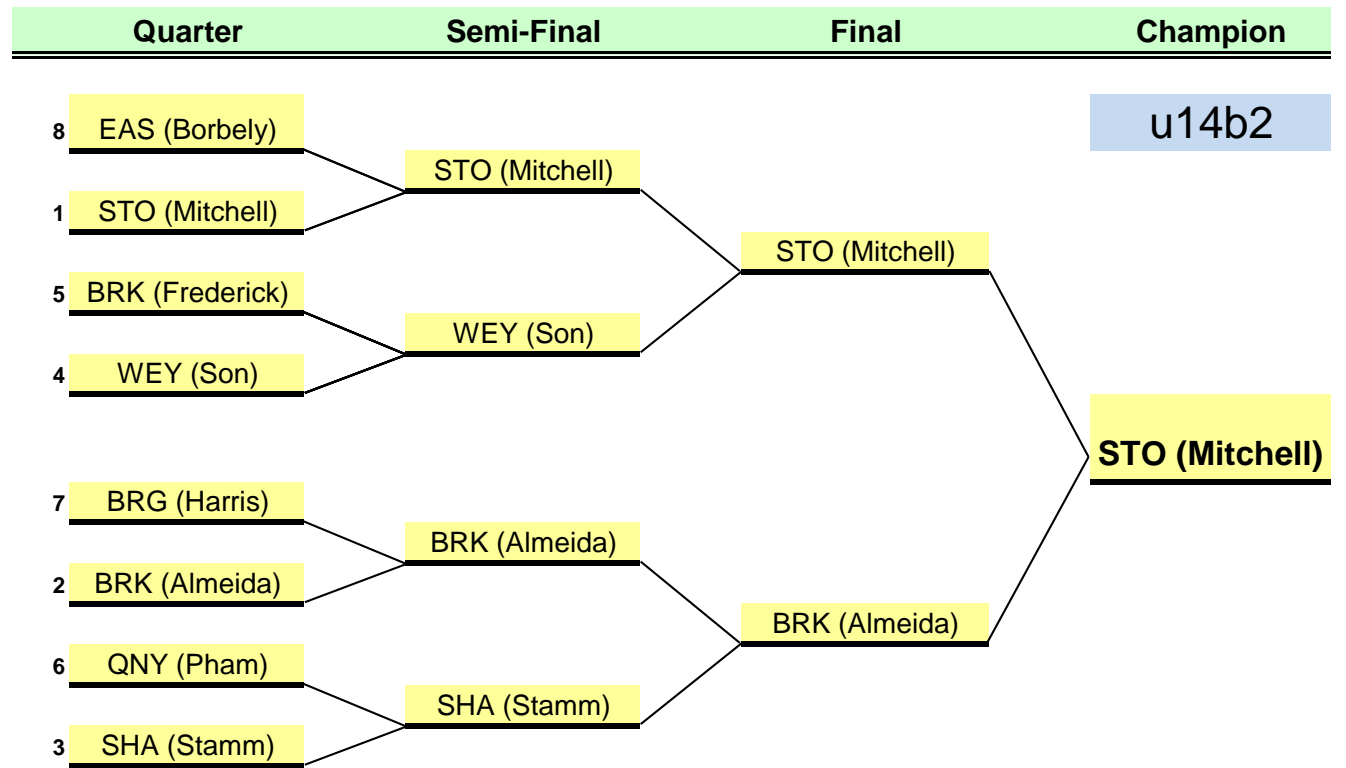

2012 South Shore Soccer League Playoffs

u14b2

Seed	8 Teams	u14b2

1	2A - 1st	STO (Mitchell)	24
2	2A - 2nd	BRK (Almeida)	21
3	2B - 1st	SHA (Stamm)	24
4	2A - 3rd	WEY (Son)	18
5	2B - 2nd	BRK (Frederick)	17
6	2A - 4th	QNY (Pham)	12
7	2B - 3rd	BRG (Harris)	12
8	2B - 4th	EAS (Borbely)	12

Last Updated: 6/17/12 8:05 PM