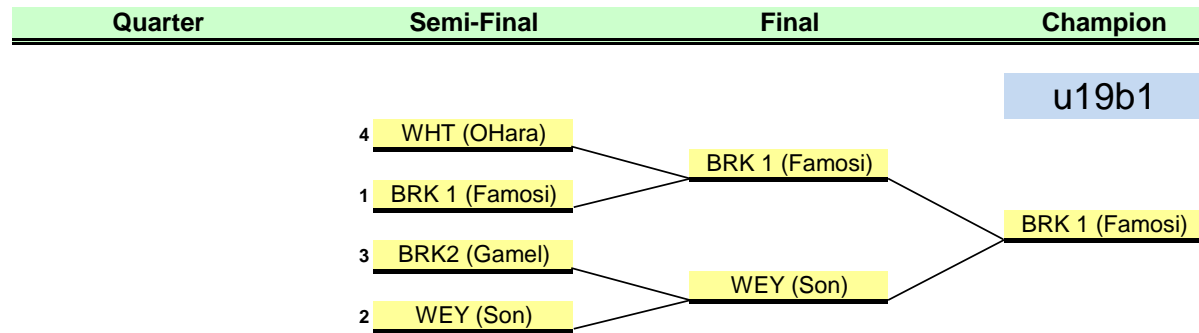

Seed 6 Teams	u19b1

- 1 Seed 1 BRK 1 (Famosi) 18
- 2 Seed 2 WEY (Son) 12
- 3 Seed 3 BRK2 (Gamel) 12
- 4 Seed 4 WHT (OHara) 7

Seeds to be determined by Total Points

Seed 6 Teams	u18b1

- 1 Seed 1 BRK1 (Savignano) 22
- 2 Seed 2 BRK2 (Courteau) 19
- 3 Seed 3 WEY (Morrison) 13
- 4 Seed 4 EAS (Healy) 10