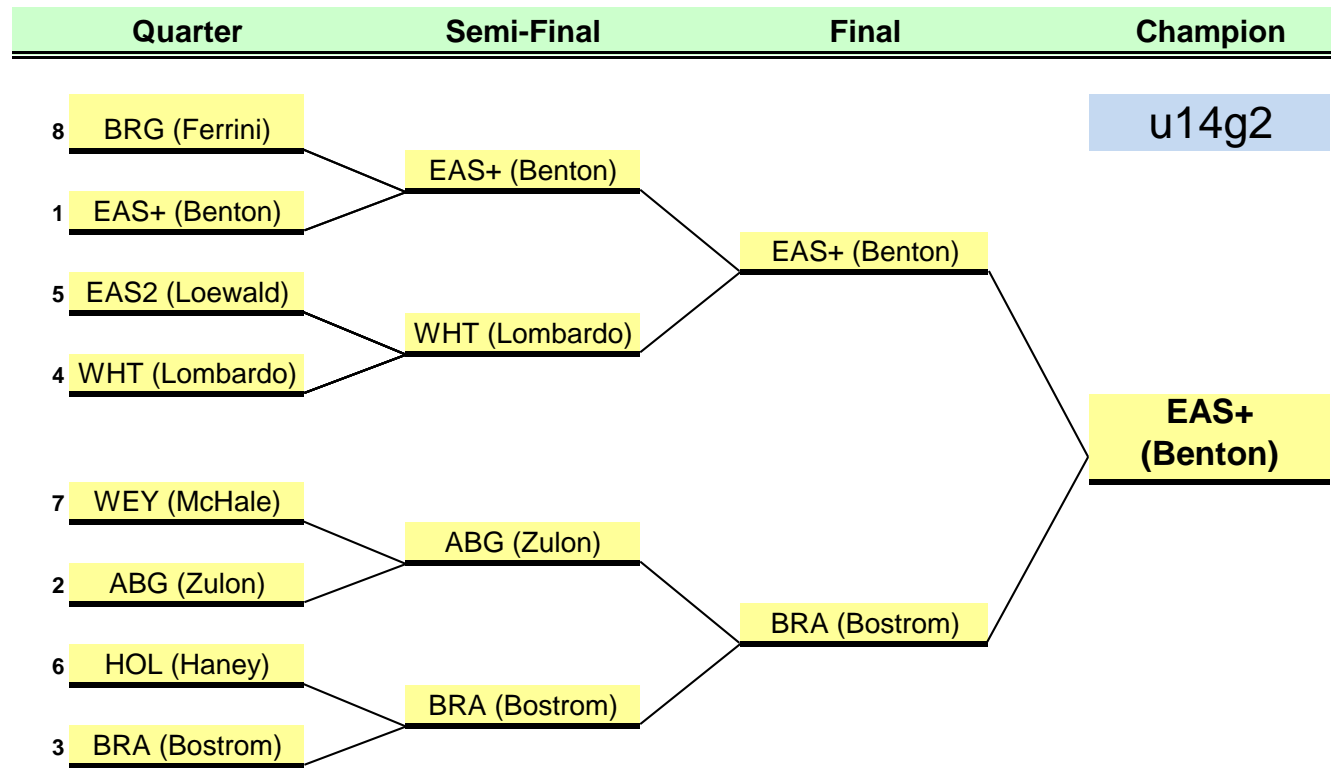

2012 South Shore Soccer League Playoffs

u14g2

Seed 8 Teams	u14g2

- 1 2A - 1st EAS+ (Benton)
- 2 2A - 2nd ABG (Zulon)
- 3 2B - 1st BRA (Bostrom)
- 4 2A - 3rd WHT (Lombardo)
- 5 2B - 2nd EAS2 (Loewald)
- 6 2A - 4th HOL (Haney)
- 7 2B - 3rd WEY (McHale)

- 8 2B - 4th BRG (Ferrini)

Last Updated: 6/17/12 8:05 PM