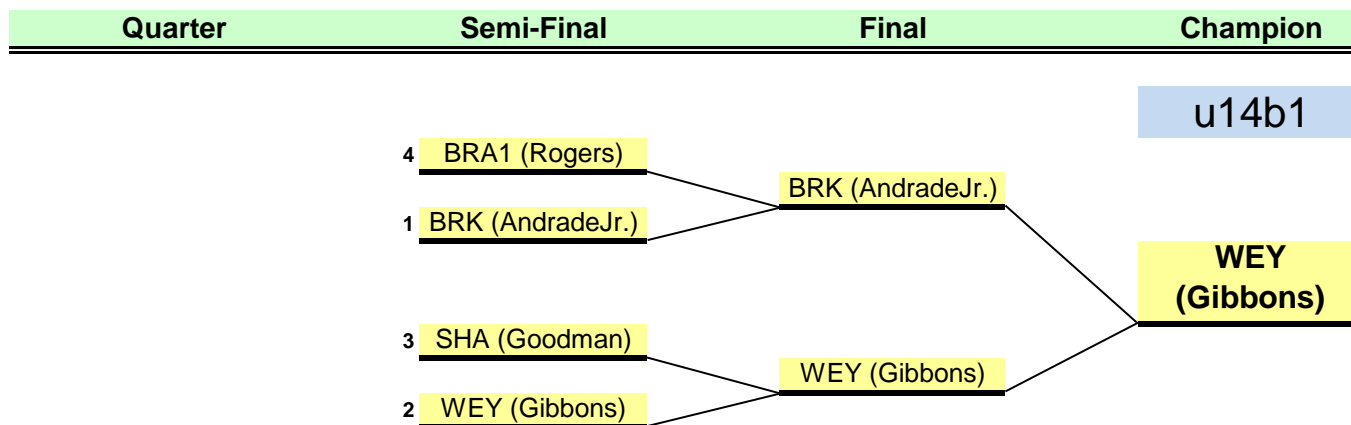

Seed 6 Teams	u18b1
--------------	-------

- 1 Seed 1 BRK1 (Savignano) 22
- 2 Seed 2 BRK2 (Courteau) 19
- 3 Seed 3 WEY (Morrison) 13
- 4 Seed 4 EAS (Healy) 10

Seeds to be determined by Total Points

Seed 6 Teams	u18b2
--------------	-------

- 1 Seed 1 EBG (Coffman) 24
- 2 Seed 2 HOL (Faherty) 16
- 3 Seed 3 STO (DeValle) 13
- 4 Seed 4 BRG (Grant) 12

Seeds to be determined by Total Points

2012 South Shore Soccer League Playoffs

u16b

Seed 6 Teams	u16b1
--------------	-------

1	Seed 1	BRK (Howard)	22
2	Seed 2	WEY (OHalloran)	18
3	Seed 3	HOL (Faherty)	14
4	Seed 4	BRA (Gawon)	7

Seeds to be determined by Total Points

Seed 6 Teams	u16b2
--------------	-------

1	Seed 1	BRK2 (Claytor)	21
2	Seed 2	BRK1 (Gillis)	18
3	Seed 3	WBG (Shamey)	16
4	Seed 4	RCK (Joseph)	15

Seeds to be determined by Total Points

2012 South Shore Soccer League Playoffs

u14b1-3

Seed 6 Teams	u14b1
--------------	-------

1	Seed 1	BRK (AndradeJr.)	22
2	Seed 2	WEY (Gibbons)	18
3	Seed 3	SHA (Goodman)	13
4	Seed 4	BRA1 (Rogers)	9