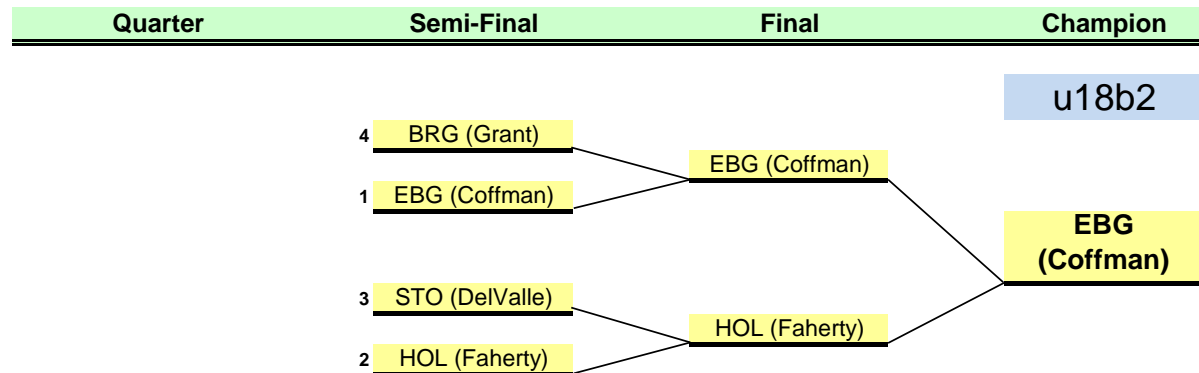

Last updated: 6/17/12 8:05 PM

Seed 6 Teams	u19b1
--------------	-------

- 1 Seed 1 BRK 1 (Famosi) 18
- 2 Seed 2 WEY (Son) 12
- 3 Seed 3 BRK2 (Gamel) 12
- 4 Seed 4 WHT (OHara) 7

Seeds to be determined by Total Points

Seed 6 Teams	u18b1
--------------	-------

- 1 Seed 1 BRK1 (Savignano) 22
- 2 Seed 2 BRK2 (Courteau) 19
- 3 Seed 3 WEY (Morrison) 13
- 4 Seed 4 EAS (Healy) 10

Seeds to be determined by Total Points

Seed 6 Teams	u18b2
--------------	-------

- 1 Seed 1 EBG (Coffman) 24
- 2 Seed 2 HOL (Faherty) 16
- 3 Seed 3 STO (DeValle) 13
- 4 Seed 4 BRG (Grant) 12

Seeds to be determined by Total Points