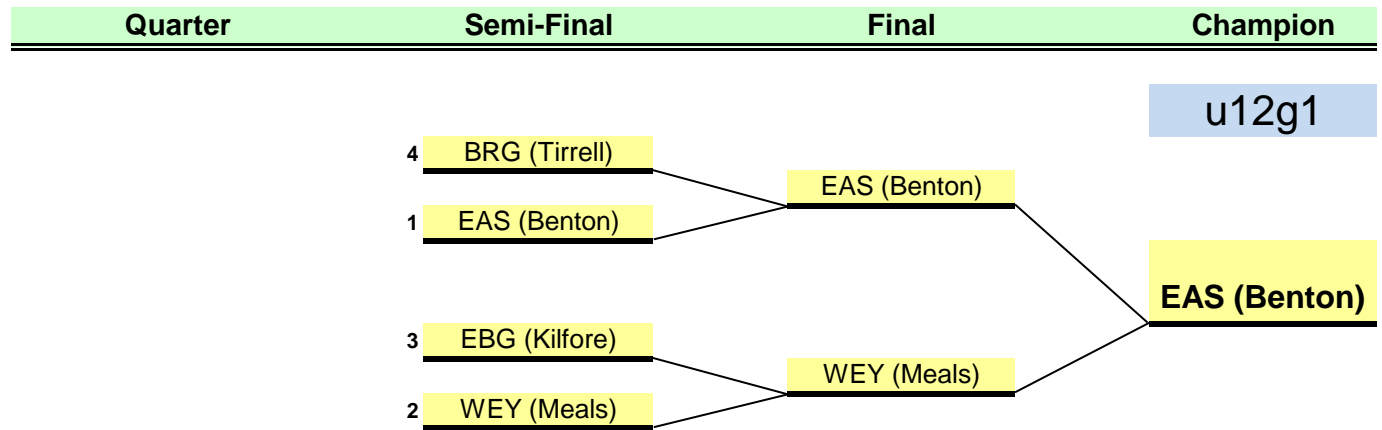

2012 South Shore Soccer League Playoffs

u12g1-3

Seed 6 Teams	u12g1

- 1 Seed 1 EAS (Benton) 21
- 2 Seed 2 WEY (Meals) 20
- 3 Seed 3 EBG (Kilfore) 18
- 4 Seed 4 BRG (Tirrell) 16

Seeds to be determined by Total Points

Seed 2 Teams	u12g3

- 1 Seed 1 BRA1 (Smith)
- 2 Seed 2 ABG2 (Reid)