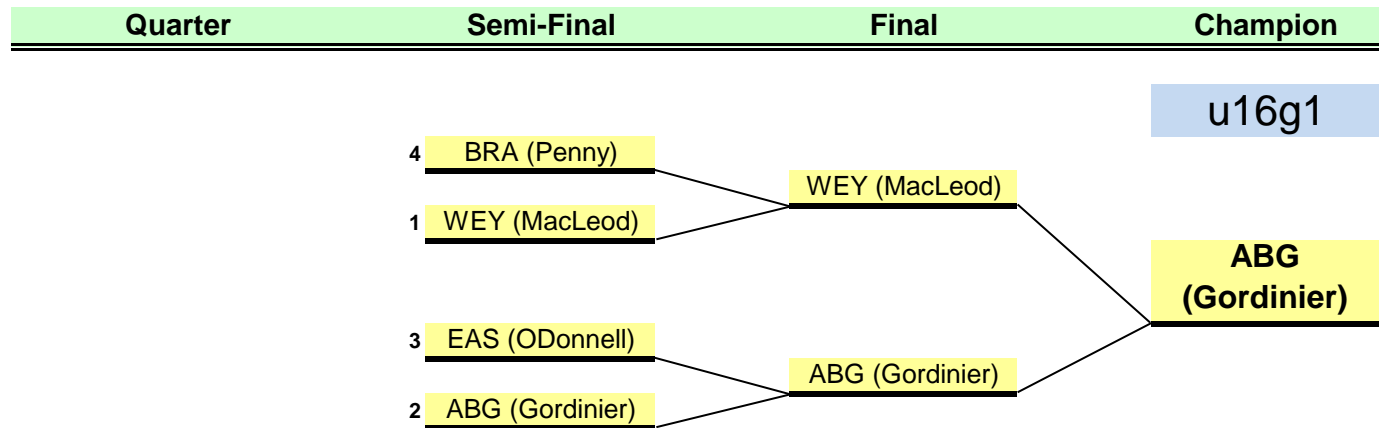

Seeds to be determined by Total Points

Seed 2 Teams	u18g2
--------------	-------

- 1 Seed 1 RAN (Yorra) 21
- 2 Seed 2 HOL (Carter) 18

Seeds to be determined by Total Points

Last Updated: 6/17/12 8:05 PM

2012 South Shore Soccer League Playoffs

u16g

Seed 6 Teams	u16g1
--------------	-------

- 1 Seed 1 WEY (MacLeod) 24
- 2 Seed 2 ABG (Gordinier) 15
- 3 Seed 3 EAS (ODonnell) 13
- 4 Seed 4 BRA (Penny) 11

Seeds to be determined by Total Points

Seed	u16g2
------	-------