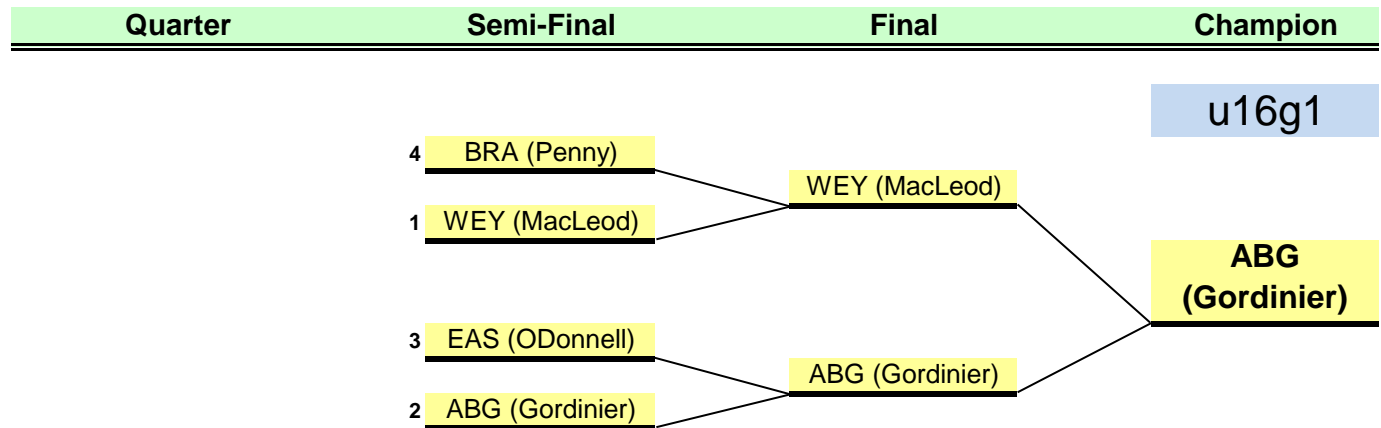

2012 South Shore Soccer League Playoffs

u16g

Seed 6 Teams	u16g1

- 1 Seed 1 WEY (MacLeod) 24
- 2 Seed 2 ABG (Gordinier) 15
- 3 Seed 3 EAS (ODonnell) 13
- 4 Seed 4 BRA (Penny) 11

Seeds to be determined by Total Points