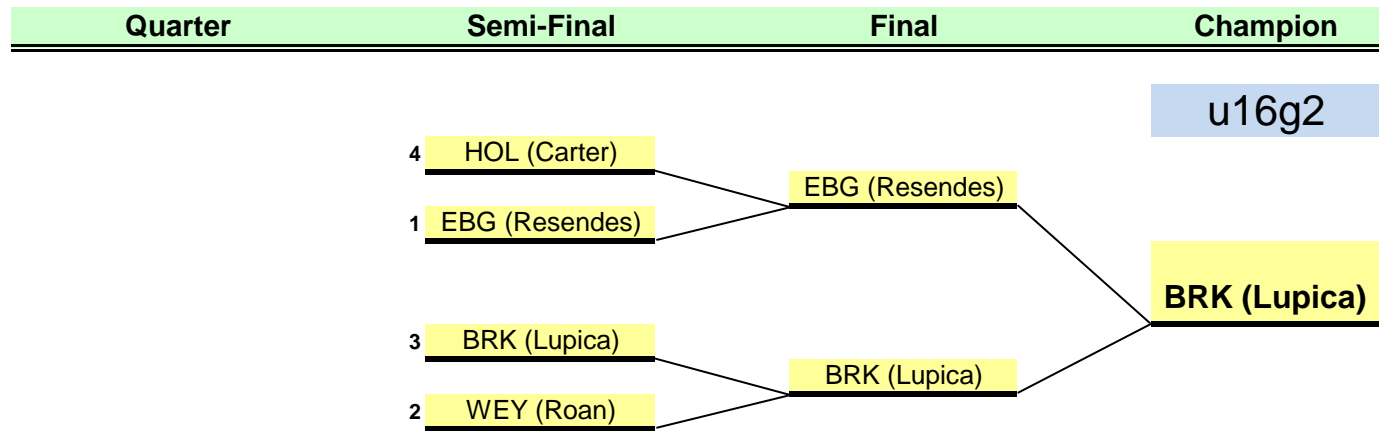

Seed 2 Teams	u18g2
--------------	-------

1	Seed 1	RAN (Yorra)	21
2	Seed 2	HOL (Carter)	18

Seeds to be determined by Total Points

Last Updated: 6/17/12 8:05 PM

# 2012 South Shore Soccer League Playoffs

u16g

Seed 6 Teams	u16g1
--------------	-------

- 1 Seed 1 WEY (MacLeod) 24
- 2 Seed 2 ABG (Gordinier) 15
- 3 Seed 3 EAS (ODonnell) 13
- 4 Seed 4 BRA (Penny) 11

Seeds to be determined by Total Points

Seed	u16g2
------	-------

- 1 Seed 1 EBG (Resendes) 24
- 2 Seed 2 WEY (Roan) 18
- 3 Seed 3 BRK (Lupica) 12
- 4 Seed 4 HOL (Carter) 9

Seeds to be determined by Total Points