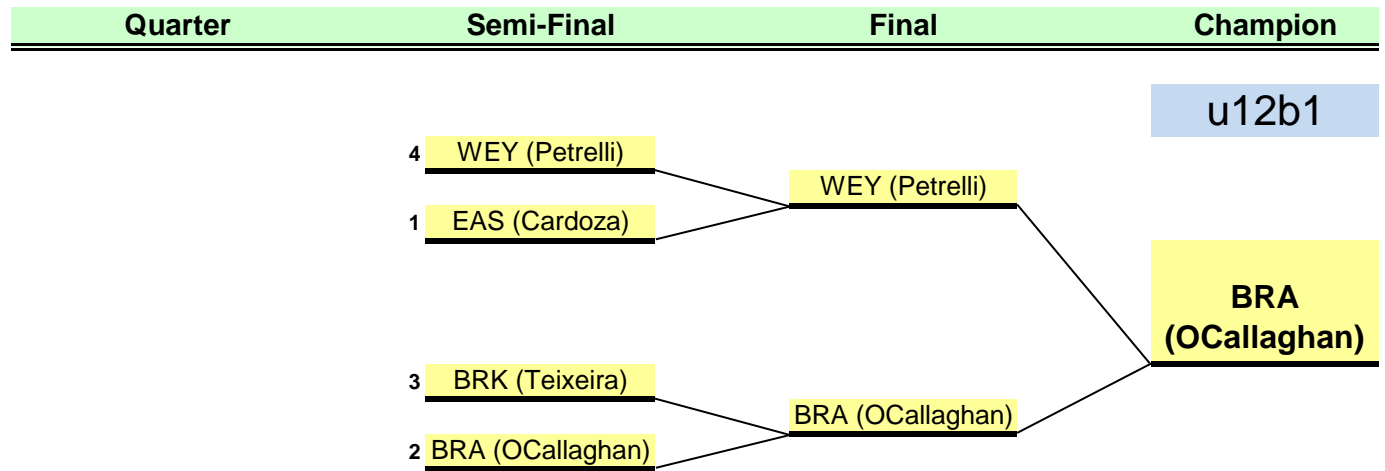

2012 South Shore Soccer League Playoffs

u12b1-3

Seed 6 Teams	u12b1

- 1 Seed 1 EAS (Cardoza) 24
- 2 Seed 2 BRA (OCallaghan) 17
- 3 Seed 3 BRK (Teixeira) 15
- 4 Seed 4 WEY (Petrelli) 11