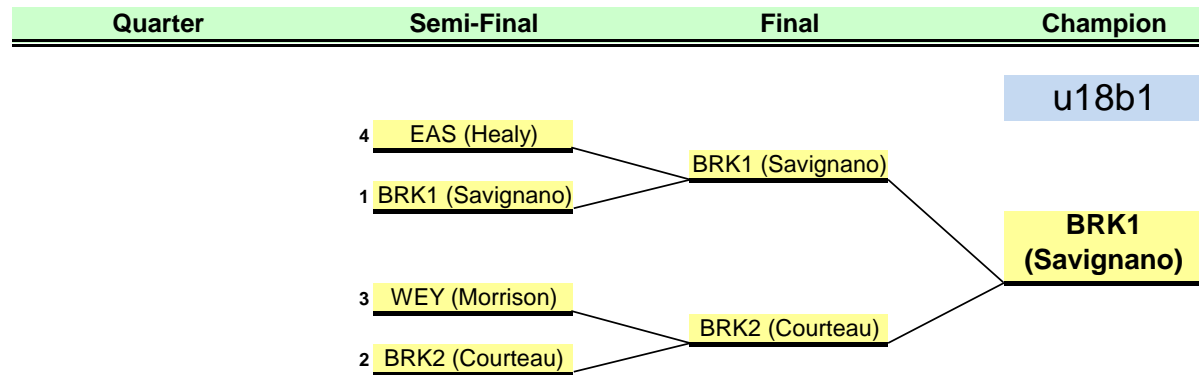

Last updated: 6/17/12 8:05 PM

Seed 6 Teams	u19b1
--------------	-------

- 1 Seed 1 BRK 1 (Famosi) 18
- 2 Seed 2 WEY (Son) 12
- 3 Seed 3 BRK2 (Gamel) 12
- 4 Seed 4 WHT (OHara) 7

Seeds to be determined by Total Points

Seed 6 Teams	u18b1
--------------	-------

- 1 Seed 1 BRK1 (Savignano) 22
- 2 Seed 2 BRK2 (Courteau) 19
- 3 Seed 3 WEY (Morrison) 13
- 4 Seed 4 EAS (Healy) 10

Seeds to be determined by Total Points

Seed 6 Teams	u18b2
--------------	-------